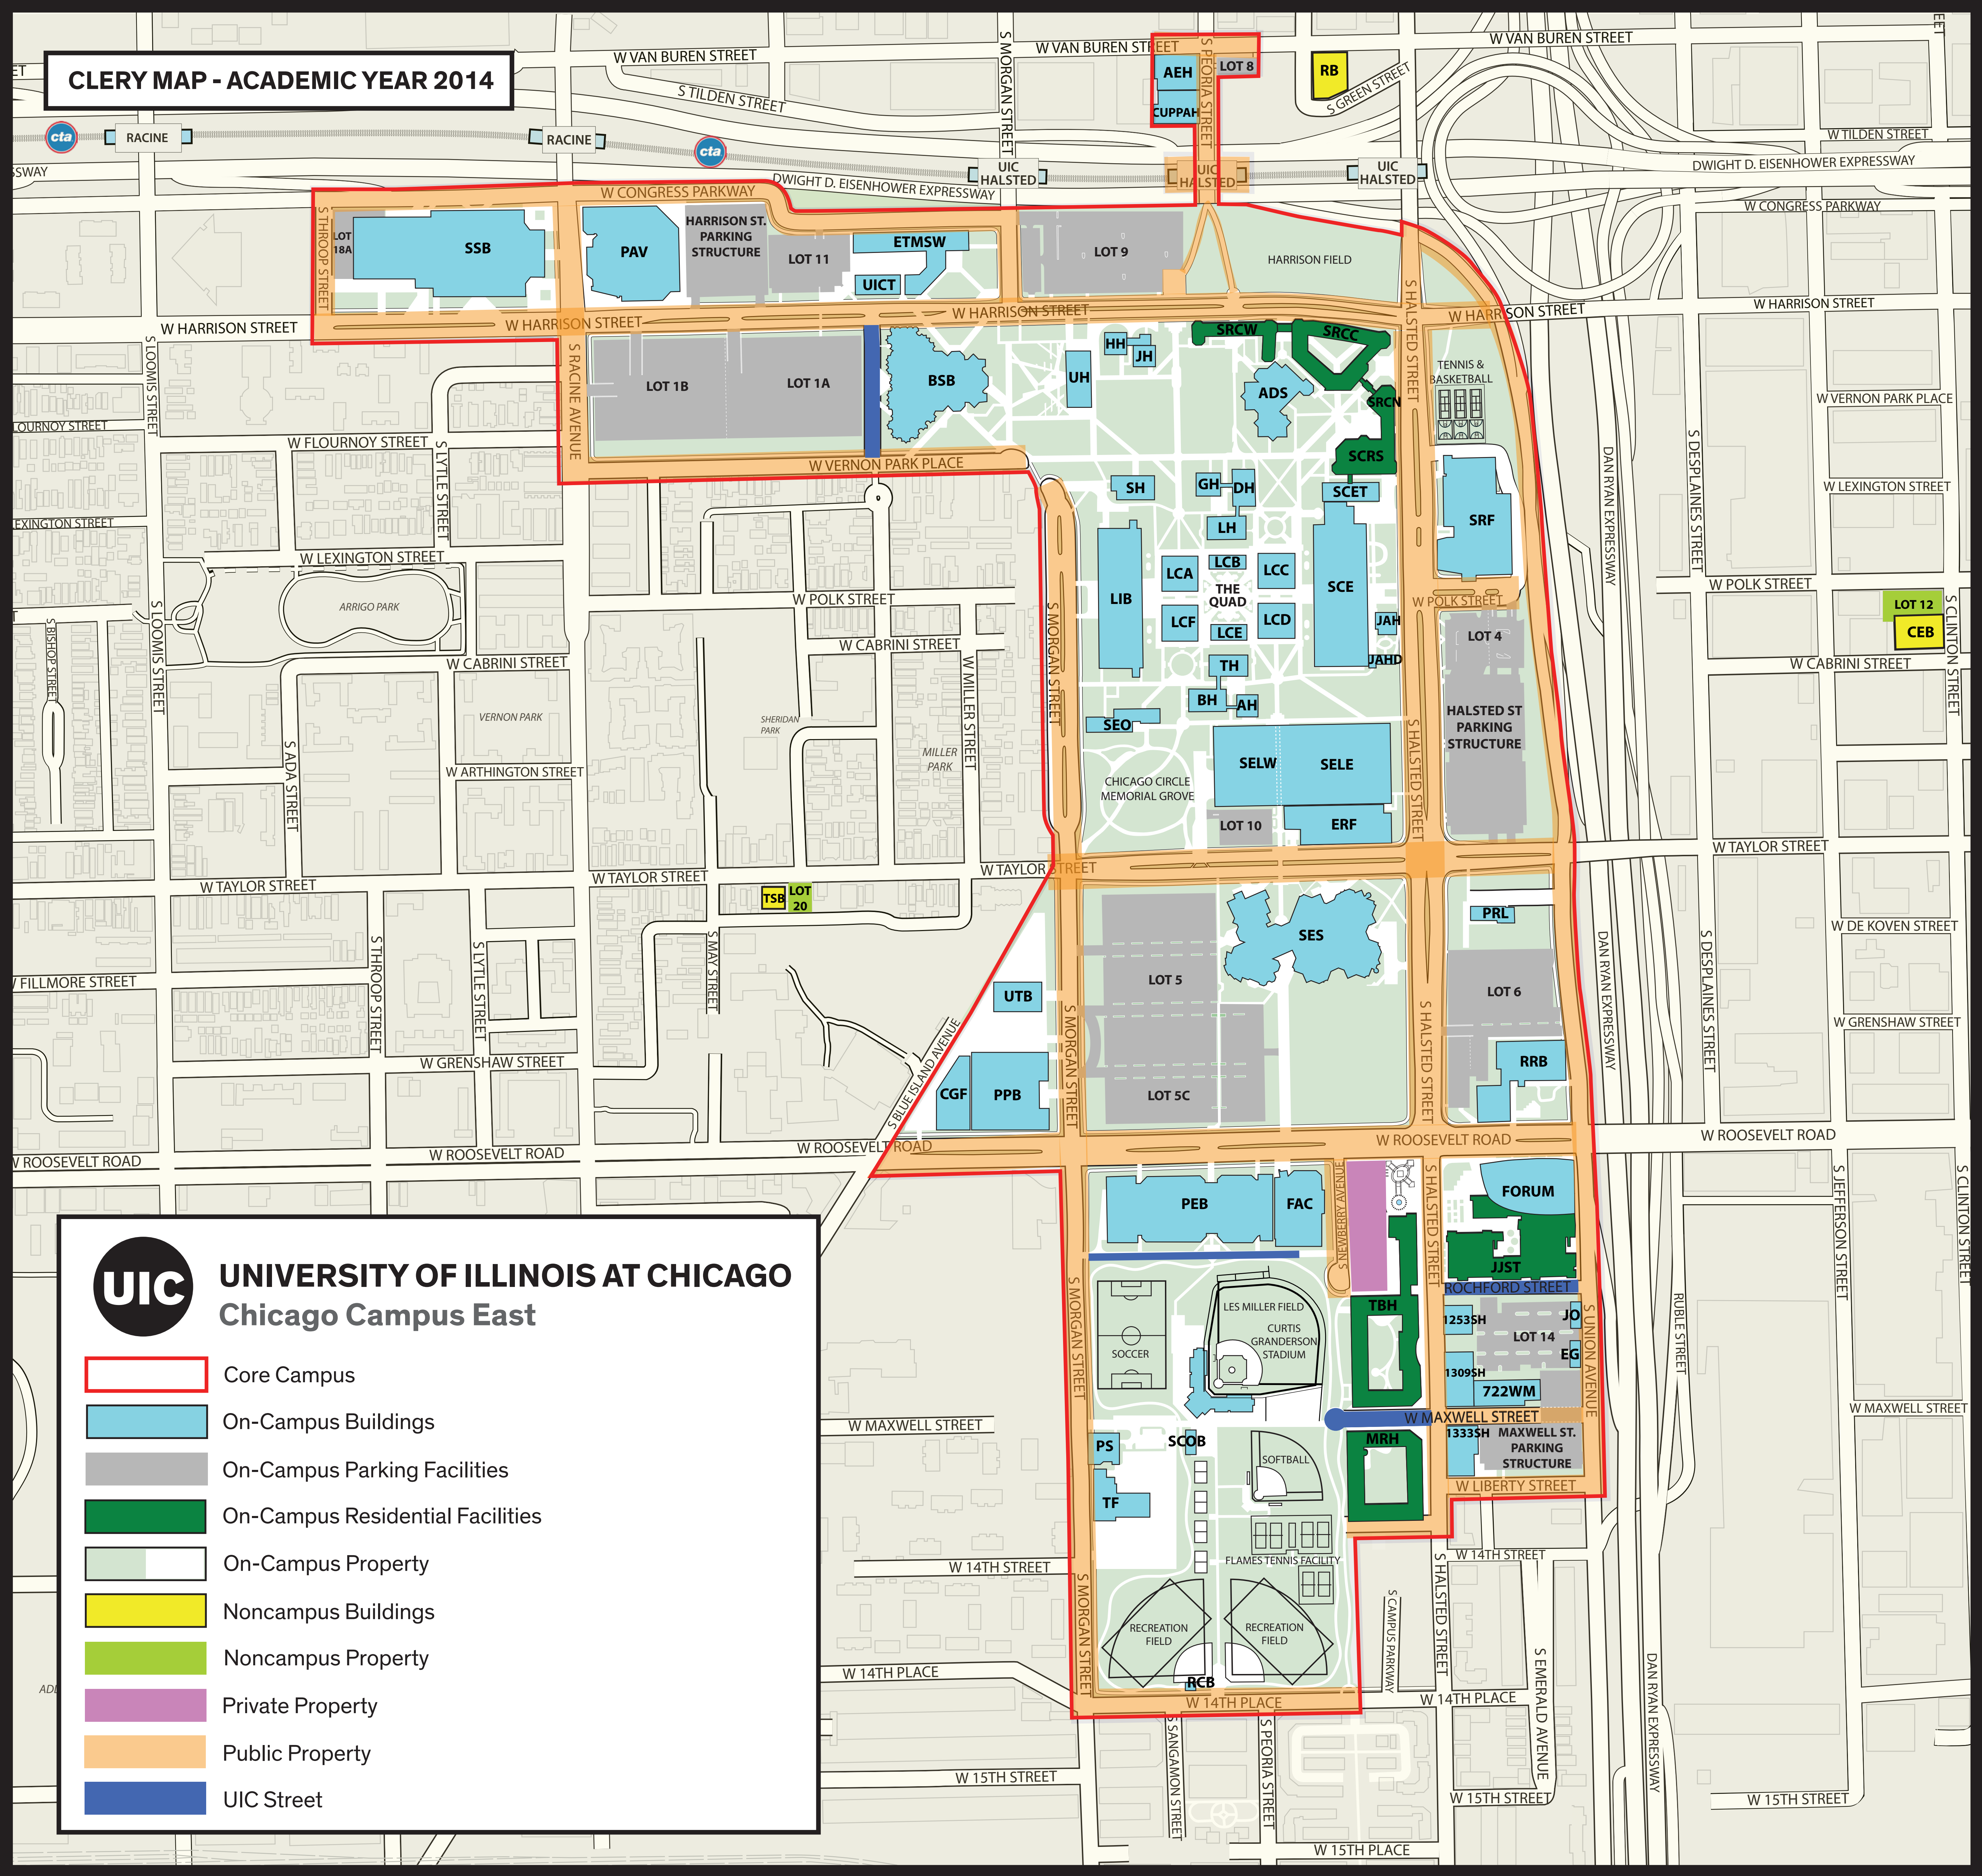

CLERY MAP - ACADEMIC YEAR 2014

UNIVERSITY OF ILLINOIS AT CHICAGO Chicago Campus East

- Core Campus
- On-Campus Buildings
- On-Campus Parking Facilities
- On-Campus Residential Facilities
- On-Campus Property
- Noncampus Buildings
- Noncampus Property
- Private Property
- Public Property
- UIC Street